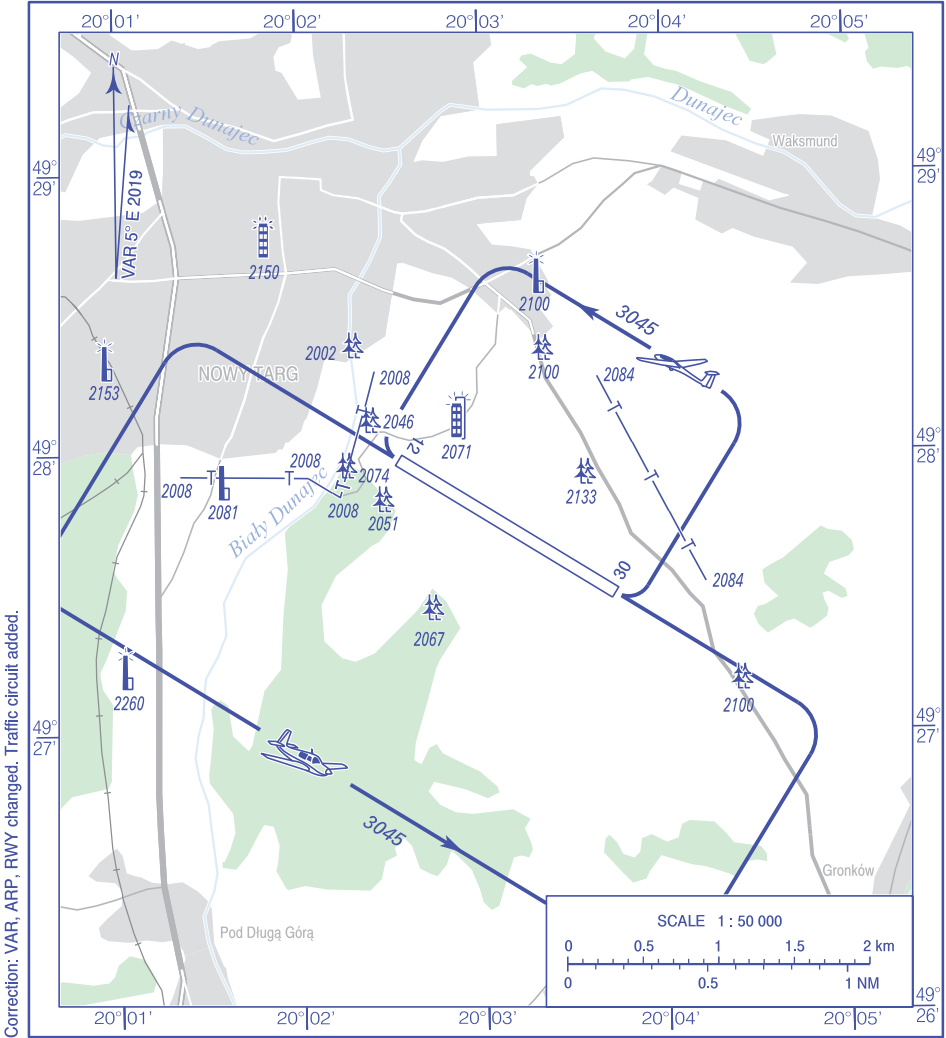

**VISUAL
OPERATION
CHART**

AD ELEV 2060 ft

RADIO 122.305

Nowy Targ

Correction: VAR, ARP, RWY changed. Traffic circuit added.

AERODROME MINIMA				
AIRCRAFT TYPE	DAY		NIGHT	
	CEILING (ft)	VISIBILITY (m)	CEILING (ft)	VISIBILITY (m)
-	-	-	-	-
-	-	-	-	-
-	-	-	-	-